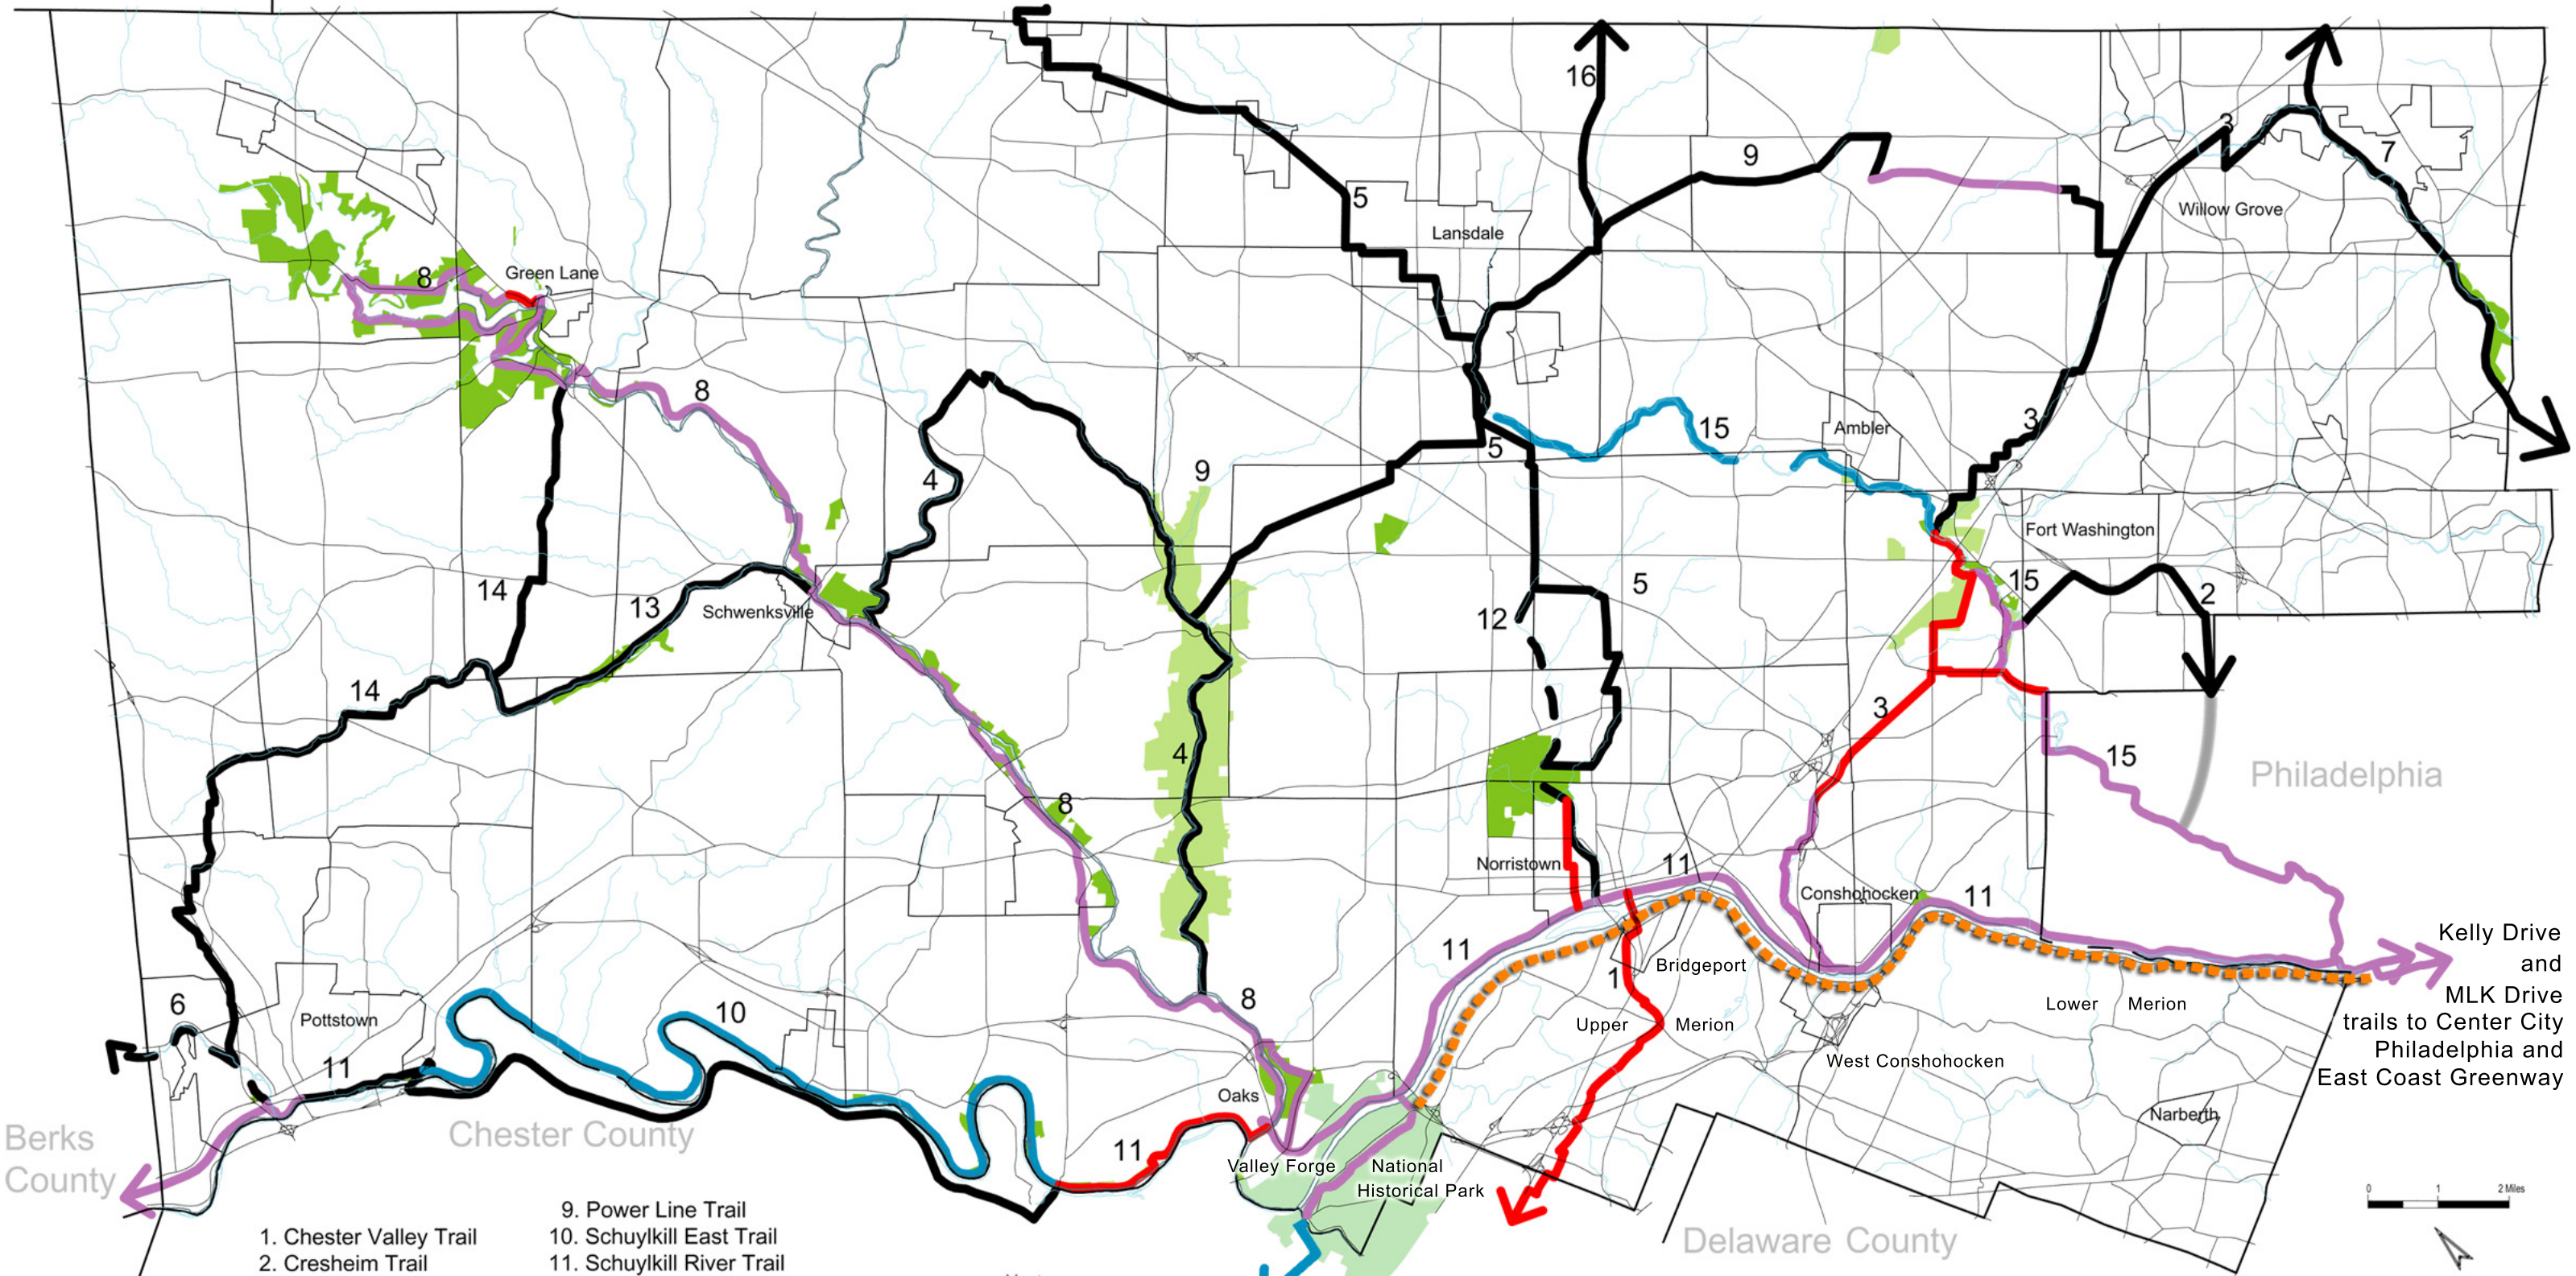

Lehigh County

Bucks County

# Regional Trail Network

Berks County

Chester County

Delaware County

- 1. Chester Valley Trail
- 2. Cresheim Trail
- 3. Cross County Trail
- 4. Evansburg Trail
- 5. Liberty Bell Trail
- 6. Manatawny Trail
- 7. Pennypack Trail
- 8. Perkiomen Trail
- 9. Power Line Trail
- 10. Schuylkill East Trail
- 11. Schuylkill River Trail
- 12. Stony Creek Trail
- 13. Sunrise Trail
- 14. West County Trail
- 15. Wissahickon Green Ribbon Trail
- 16. 202 Trail
- 17. Horseshoe Trail

- Proposed Multi-Use Trail
- Walking Trail
- Active Rail - Future Trail
- Completed Trail
- 4 Year Plan
- Schuylkill River West Trail - Study Corridor
- County Owned Land
- State Owned Land
- Valley Forge National Historical Park

Kelly Drive and  
 MLK Drive  
 trails to Center City  
 Philadelphia and  
 East Coast Greenway