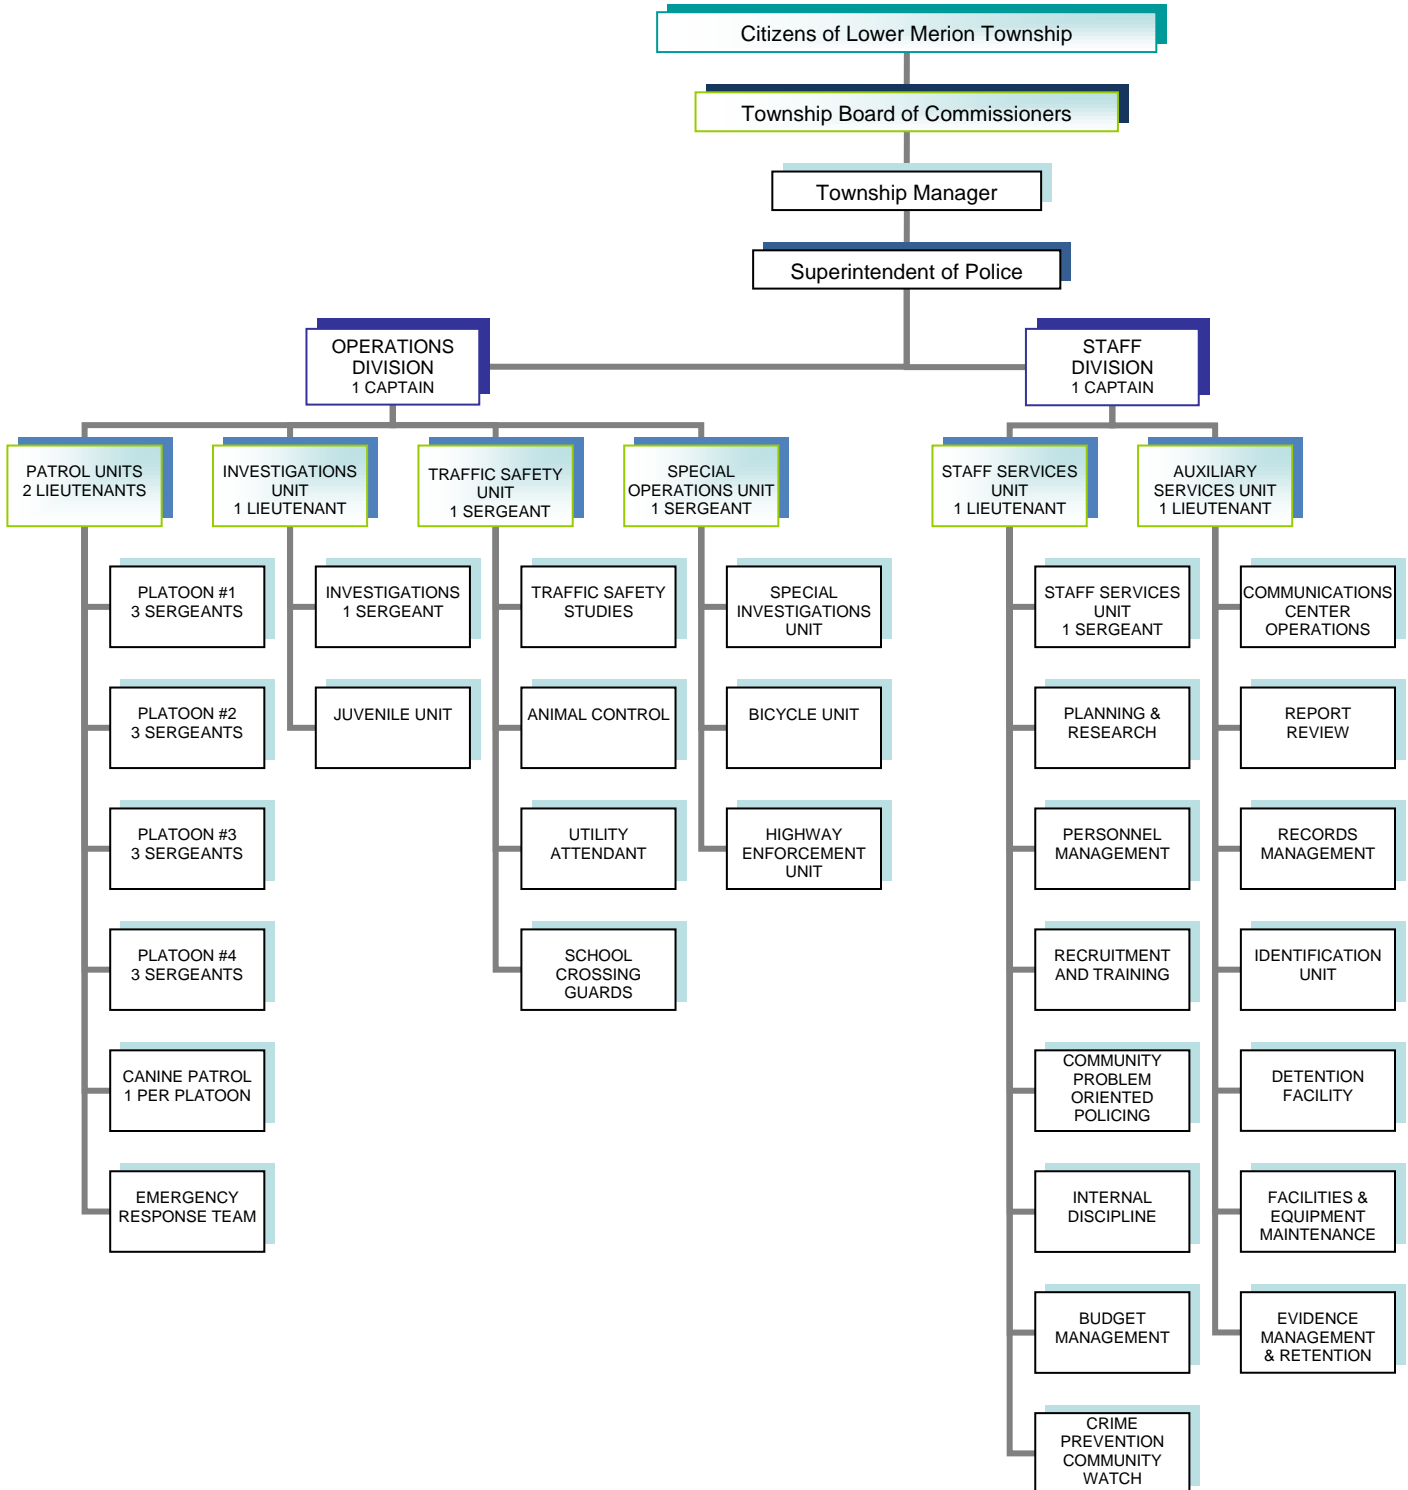

TOWNSHIP OF LOWER MERION POLICE DEPARTMENT

1.1.4 - ORGANIZATIONAL CHART

This page intentionally left blank.